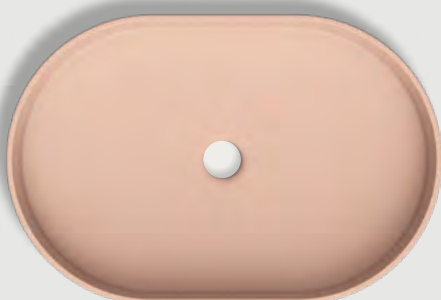

Pill

RRP from
$930.00 AUD

Install type
Surface Mount
Wall Mount

Dimensions
L580mm (22.83in)
W380mm (14.96in)
H112mm (4.41in)

Finishes

S **R** **C**
Signature Raw Conscious

Weight
11kg (24.25lbs)

Bowl Capacity
12.7L (3.35gal)